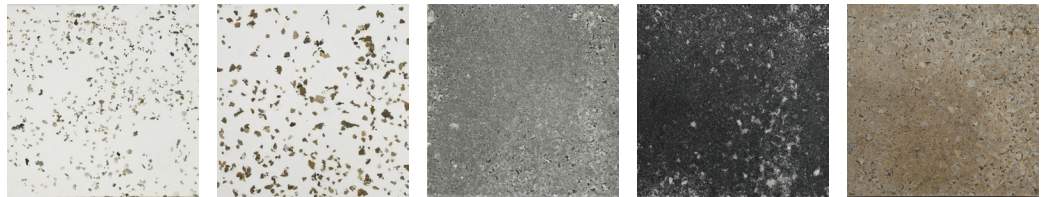

YARDART

995 Governor Dr. #103
El Dorado Hills, CA 95762

866 382-8600

info@yardart.com

WHITE STONE

NATURAL STONE

KEY STONE

COAL STONE

AGED STONE

SLAB DINING TABLE

A simple, block form showcases every angle of our natural stone aggregate.

Fiberglass resin and aggregate.

ZBT213-60 | 60"W x 48"D x 30"H - 125 lbs

ZBT213 | 72"W x 48"D x 30"H - 150 lbs

ZBT213-78 | 78"W x 48"D x 30"H - 150 lbs

ZBT213-96 | 96"W x 48"D x 30"H - 180 lbs

ZBT213-120 | 120"W x 48"D x 30"H - 200 lbs