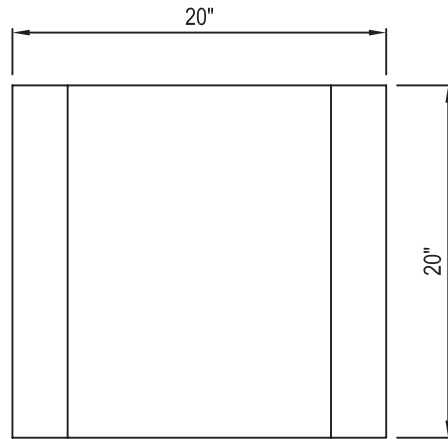

995 Governor Dr. #103
El Dorado Hills, CA 95762

866 382-8600

YARDART info@yardart.com

sponeck chair + table

material fiber-cement/concrete
chair 31" x 20" x 24" | 62 lb.
table 20" x 20" x 10" | 46 lb.
colors gray | custom

felt cover colors

■ anthracite
■ anthracite/red
■ red
■ lemongrass

995 Governor Dr. #103
El Dorado Hills, CA 95762

866 382-8600

YARDART info@yardart.com

ISOMETRIC VIEW

PLAN VIEW

SIDE VIEW