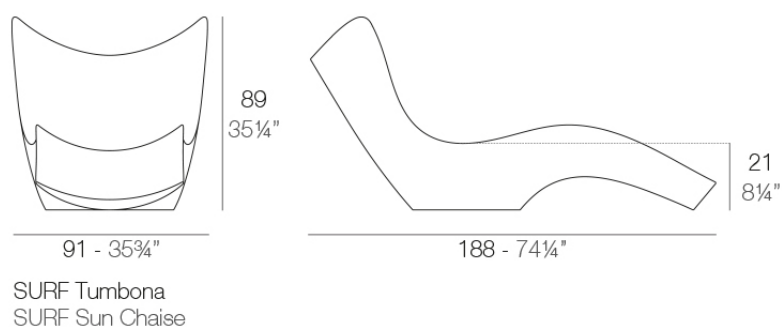

Info

Description

Made of polyethylene resin by rotational moulding. 100% Recyclable. Item suitable for indoor and outdoor use. Available in different finishes.

Weight: 25.33 Kg

Finishes

finishes

BASIC

Ref. 51011