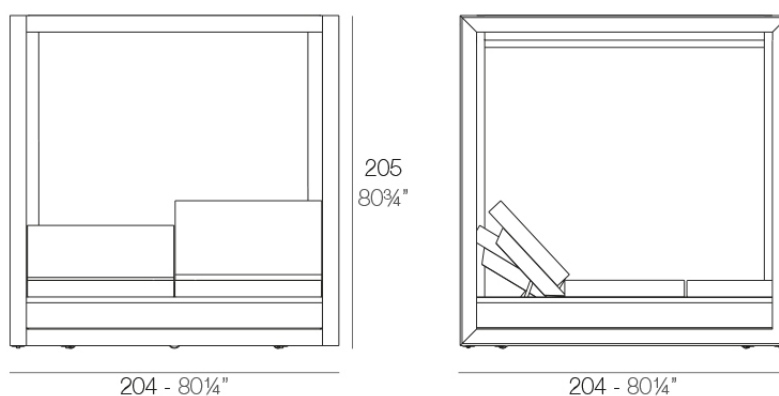

### Description

Canopy system made of thermo-lacquered aluminium profiles. Roller manufactures in plastic canvas (Batyline). Item suitable for indoor and outdoor use.

Weight: 94.91 Kg

VELA Pérgola con estor (daybed no incluido)  
VELA Canopy with blind (daybed not included)