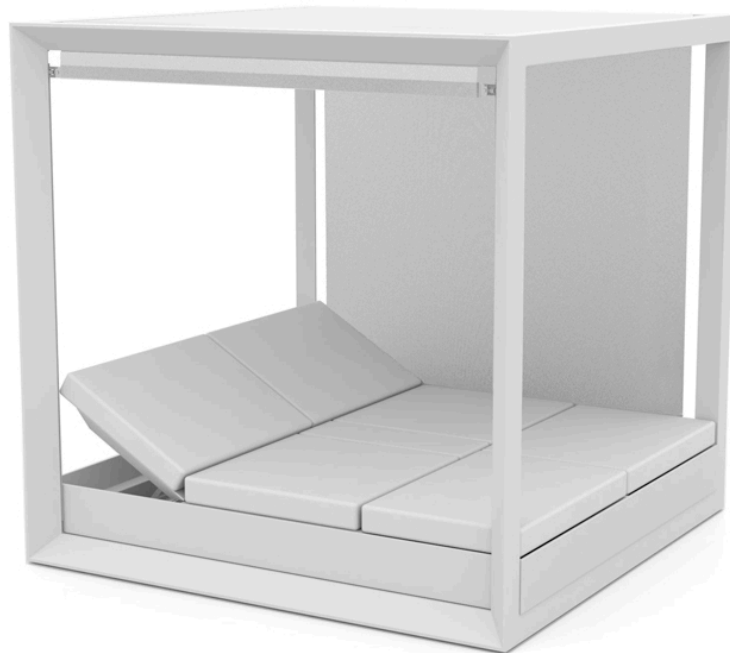

# Vela canopy

by Ramón Esteve

The Vela collection, designed by Ramón Esteve for Vondom, offers a wide range of outdoor furniture and planters that combine the comfort and warmth of indoor furniture. With a design that balances proportions and geometric lines, Vela transforms any space into a cosy and elegant retreat.

### Description

Canopy system made of thermo-lacquered aluminium profiles. Roller manufactures in plastic canvas (Batyline). Item suitable for indoor and outdoor use.

Weight: 94.91 Kg

VELA Pérgola con estor (daybed no incluido)  
VELA Canopy with blind (daybed not included)