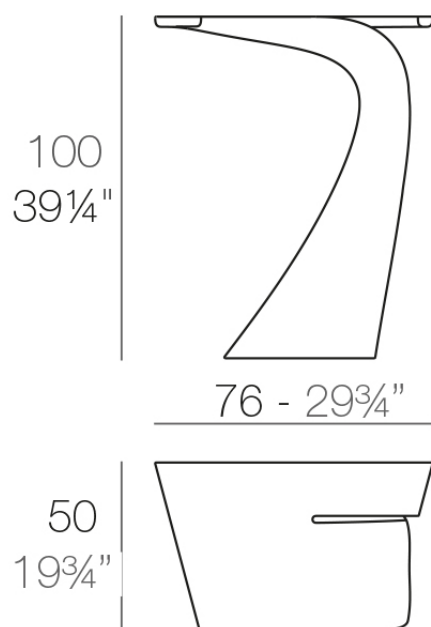

995 Governor Dr. #103
El Dorado Hills, CA 95762
866 382-8600

YARDART info@yardart.com

Products / High Tables / Wing Bar Table 50x76x100

Wing bar table 50x76x100

by A-cero

The outdoor furniture's Wing Collection by A-cero for Vondom, was born as a result of the folding of the straight and curve lines projection mixed in a dynamic way.

Info

Description

Made of polyethylene resin by rotational moulding. 100% Recyclable. Item suitable for indoor and outdoor use. Available in different finishes.

Weight: 12 Kg

WING Mesa Alta
WING Bar Table

Finishes