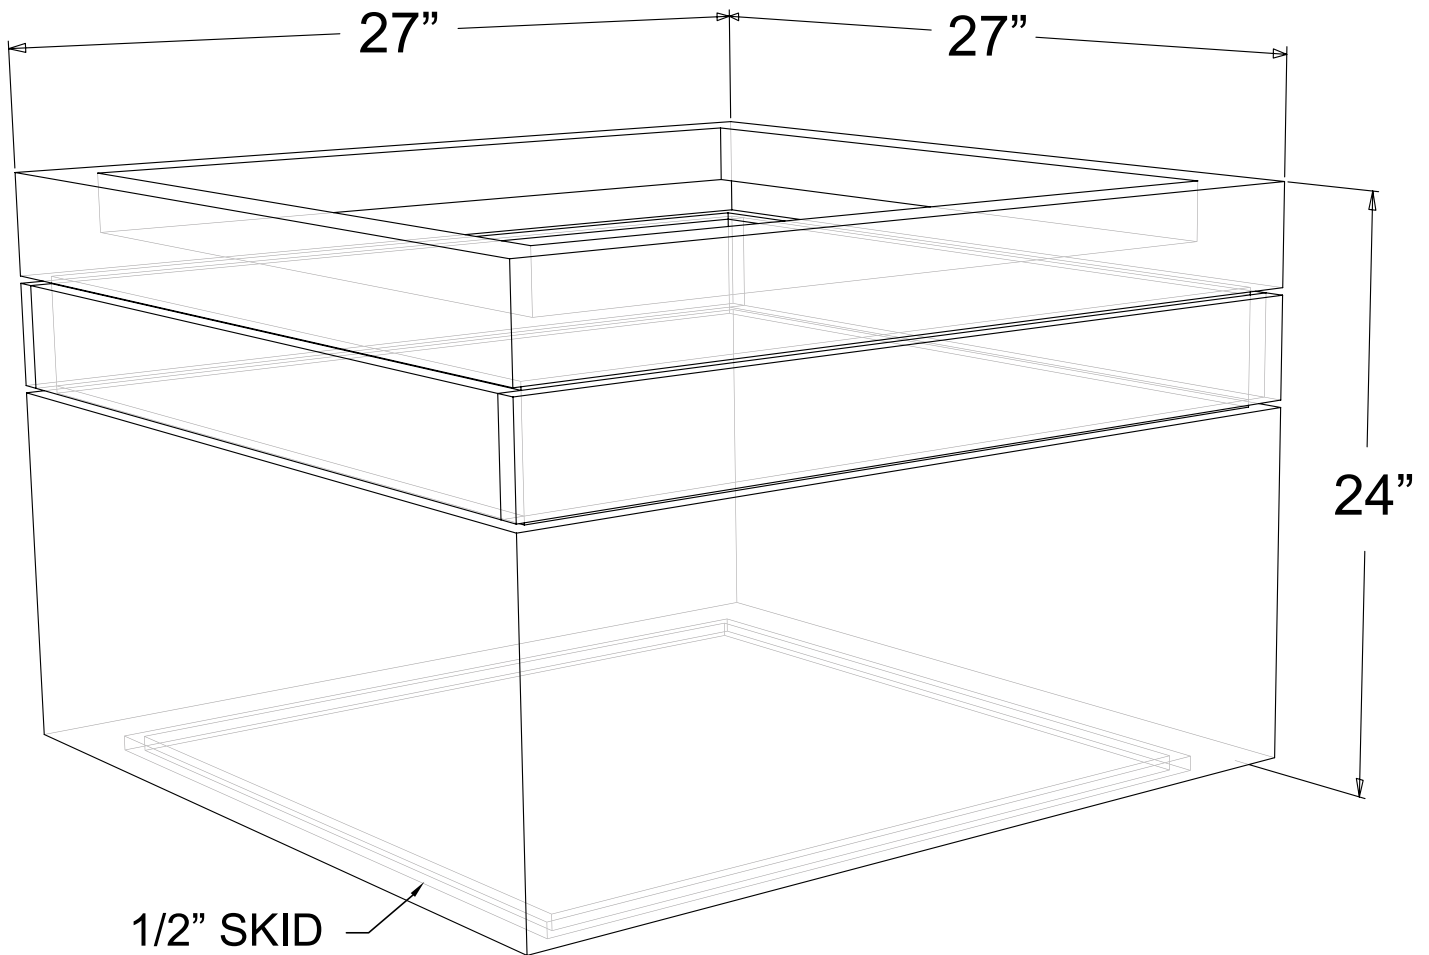

Band Planter - Small

27" X 27" X 24"

Weight - Steel : 87 lbs. Aluminum : 44 lbs.

Capacity : 9 cubic feet

YARDART

uniquegardendecor.com

(866) 382-8600

Band Planter - Large

30" X 30" X 20"

Weight - Steel : 88 lbs. Aluminum : 42 lbs.

Capacity : 9 cubic feet

YARDART

uniquegardendecor.com

(866) 382-8600