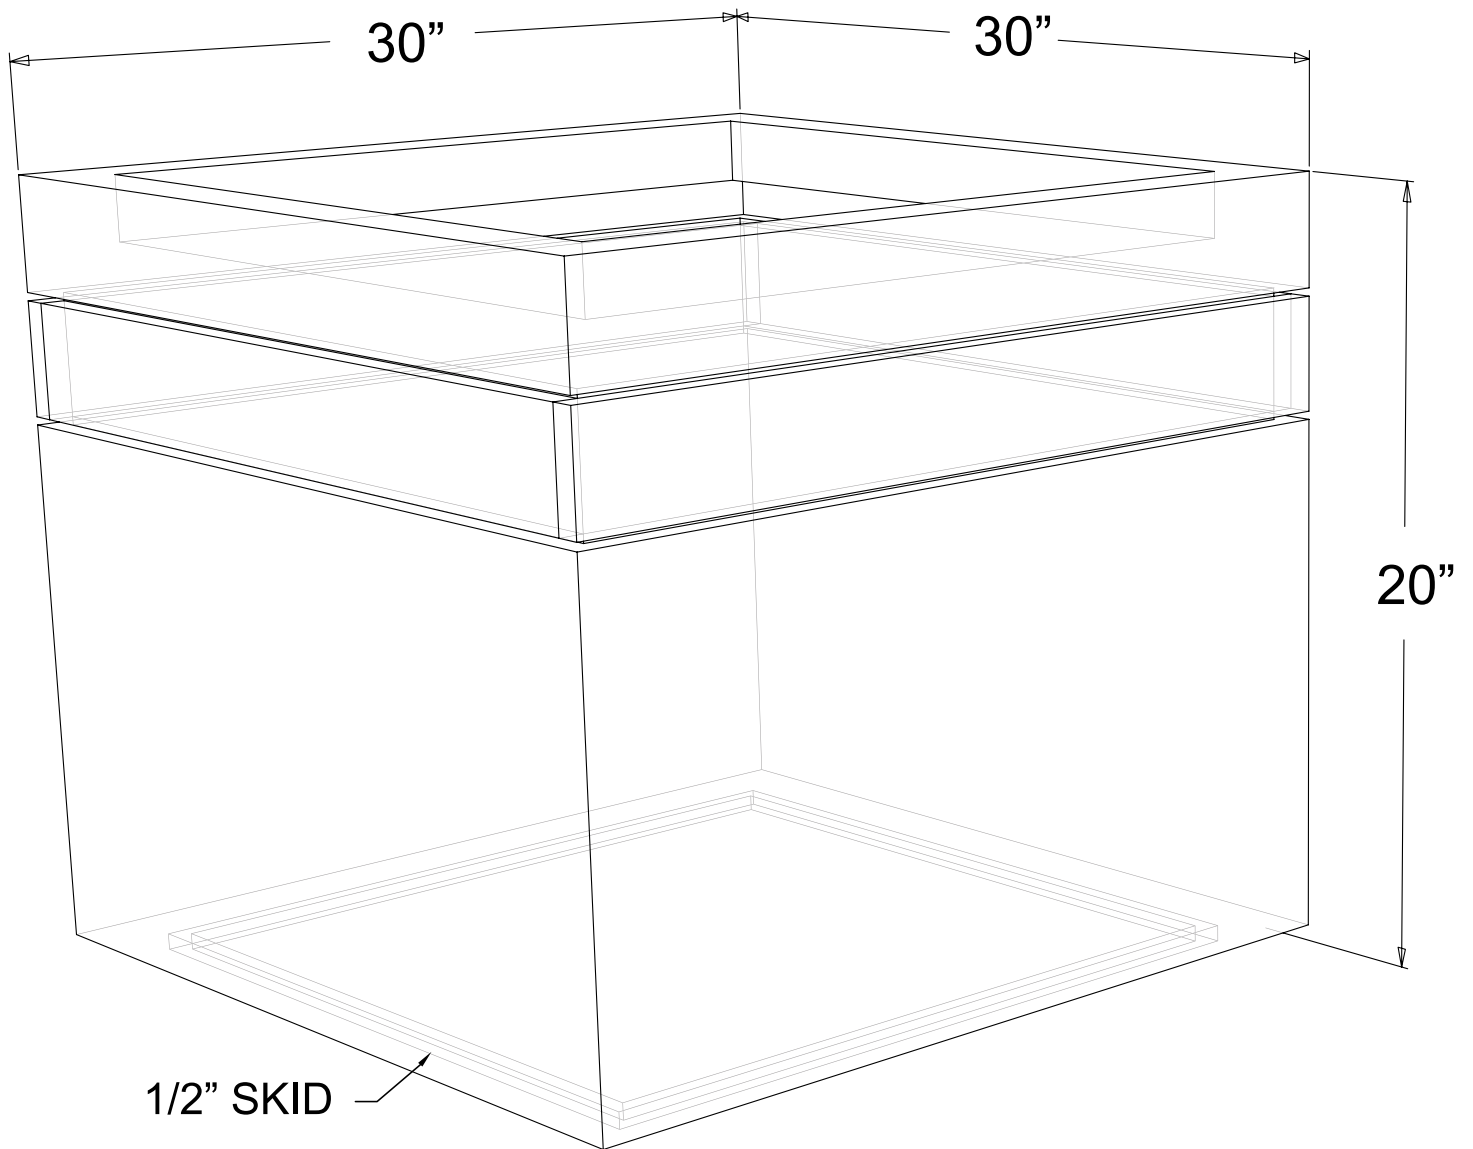

Band Planter - Small

27" X 27" X 24"

Weight - Steel : 87 lbs. Aluminum : 44 lbs.

Capacity : 9 cubic feet

YARDART

uniquegardendecor.com

(866) 382-8600

Band Planter - Large

30" X 30" X 20"

Weight - Steel : 88 lbs. Aluminum : 42 lbs.

Capacity : 9 cubic feet

YARDART

uniquegardendecor.com

(866) 382-8600