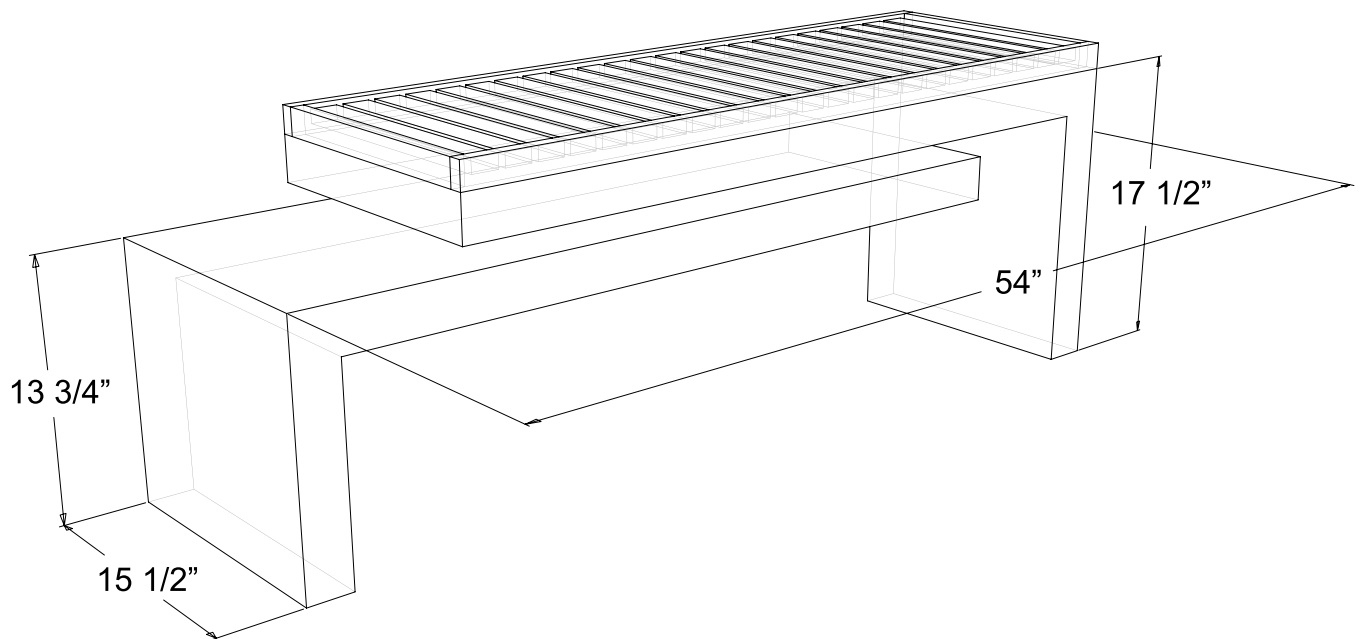

Cantilever Bench

54"L X 15.5"W X 17.5"H

Weight - Steel : 130 lbs. Aluminum : 66 lbs.

995 Governor Dr. #103
El Dorado Hills, CA 95762

866 382-8600

YARDART info@yardart.com