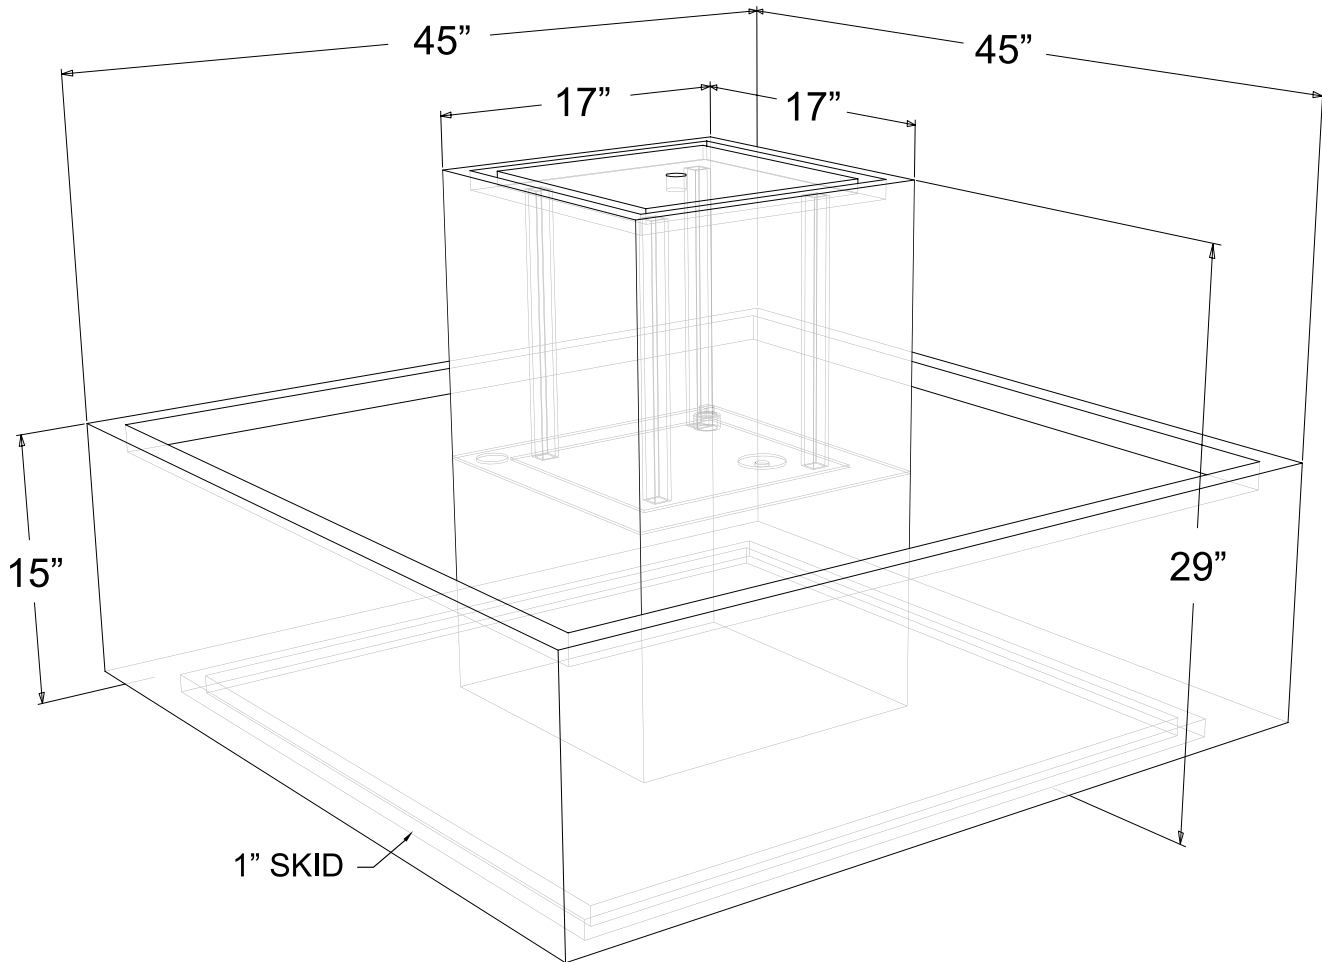

Column and Base Fountain

45"L X 45"W X 29"H

Weight - Steel : 120 lbs. Aluminum : 78 lbs.

Capacity : 12.5 cubic feet

995 Governor Dr. #103
El Dorado Hills, CA 95762

866 382-8600

YARDART info@yardart.com