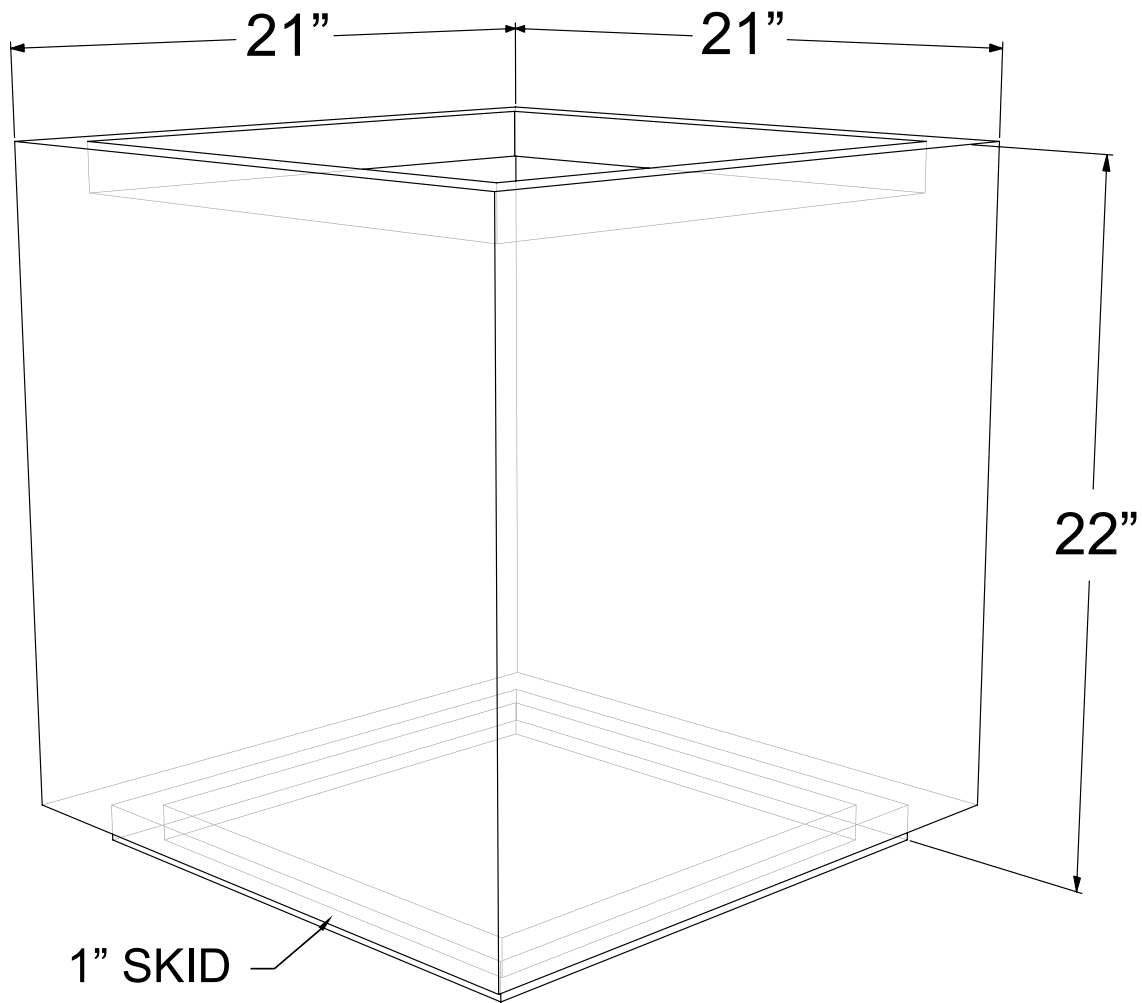

Cube Planter - Small

17"L X 17"W X 18"H

Weight - Steel : 40 lbs. Aluminum : 17 lbs.

Capacity : 2.5 cubic feet

995 Governor Dr. #103
El Dorado Hills, CA 95762

866 382-8600

YARDART info@yardart.com

Cube Planter - Medium

21"L X 21"W X 22"H

Weight - Steel : 60 lbs. Aluminum : 25 lbs.

Capacity : 5 cubic feet

YARDART info@yardart.com

995 Governor Dr. #103
El Dorado Hills, CA 95762
866 382-8600

Cube Planter - Large

27"L X 27"W X 28"H

Weight - Steel : 95 lbs. Aluminum : 43 lbs.

Capacity : 10.5 cubic feet

YARDART

995 Governor Dr. #103
El Dorado Hills, CA 95762

866 382-8600

info@yardart.com