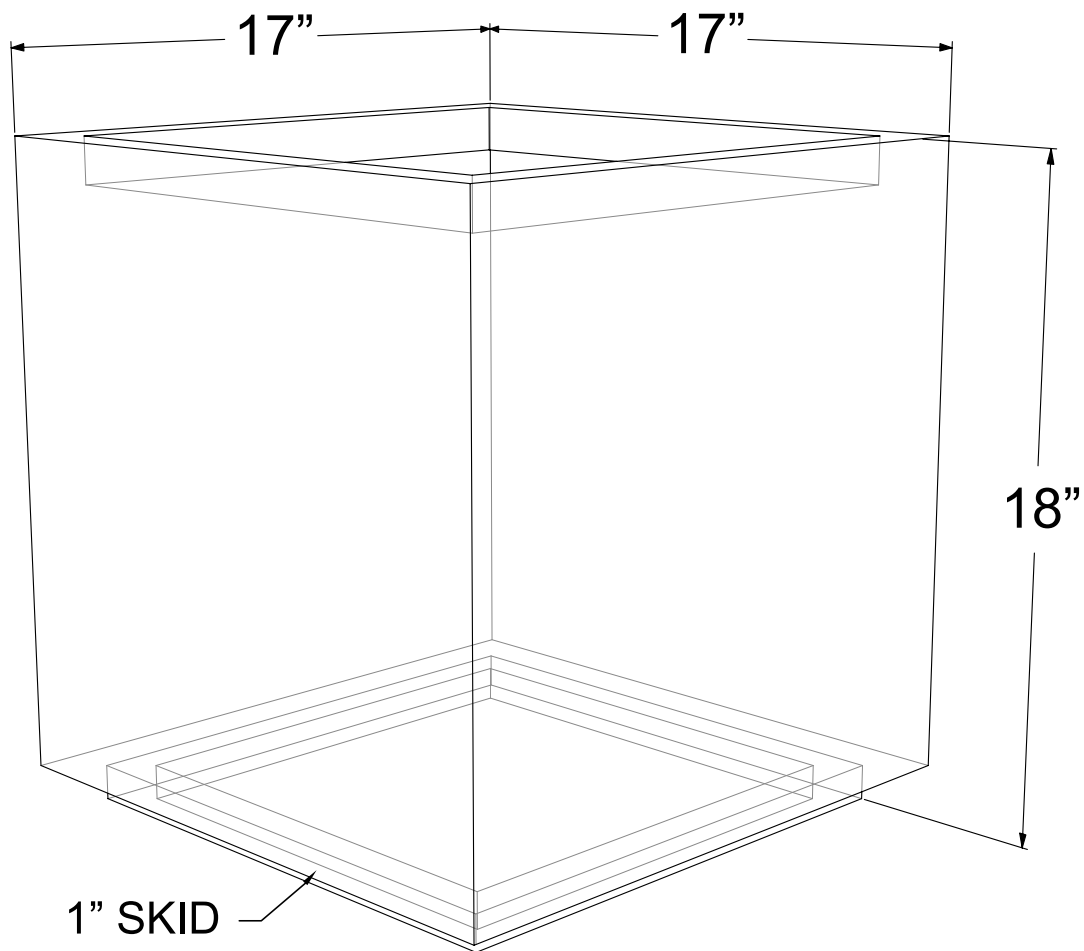

Cube Planter - Small

17"L X 17"W X 18"H

Weight - Steel : 40 lbs. Aluminum : 17 lbs.

Capacity : 2.5 cubic feet

995 Governor Dr. #103
El Dorado Hills, CA 95762

866 382-8600

YARDART info@yardart.com

Cube Planter - Medium

21"L X 21"W X 22"H

Weight - Steel : 60 lbs. Aluminum : 25 lbs.

Capacity : 5 cubic feet

YARDART info@yardart.com

995 Governor Dr. #103
El Dorado Hills, CA 95762
866 382-8600

Cube Planter - Large

27"L X 27"W X 28"H

Weight - Steel : 95 lbs. Aluminum : 43 lbs.

Capacity : 10.5 cubic feet

YARDART

995 Governor Dr. #103
El Dorado Hills, CA 95762

866 382-8600

info@yardart.com