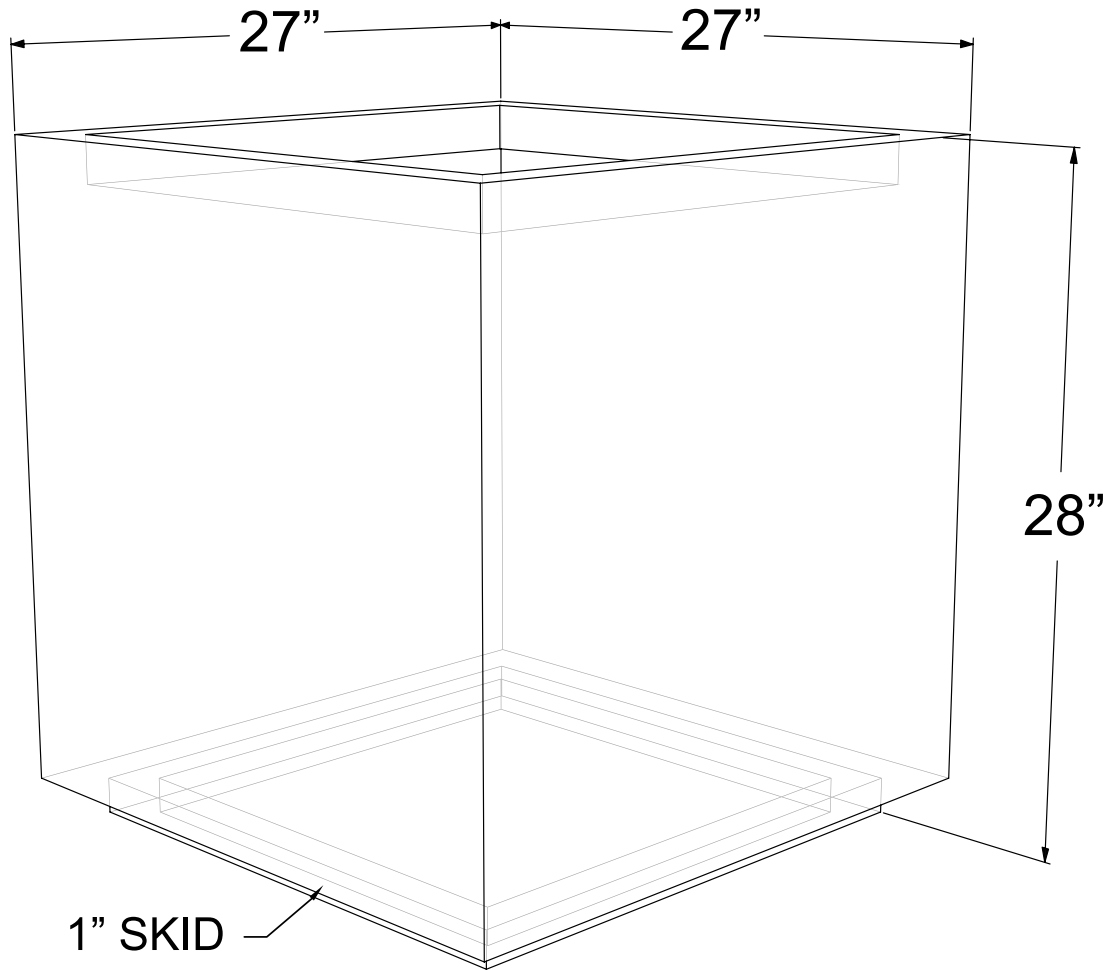

Cube Planter - Small

17"L X 17"W X 18"H

Weight - Steel : 40 lbs. Aluminum : 17 lbs.

Capacity : 2.5 cubic feet

995 Governor Dr. #103
El Dorado Hills, CA 95762

866 382-8600

YARDART info@yardart.com

Cube Planter - Medium

21"L X 21"W X 22"H

Weight - Steel : 60 lbs. Aluminum : 25 lbs.

Capacity : 5 cubic feet

YARDART info@yardart.com

995 Governor Dr. #103
El Dorado Hills, CA 95762
866 382-8600

Cube Planter - Large

27"L X 27"W X 28"H

Weight - Steel : 95 lbs. Aluminum : 43 lbs.

Capacity : 10.5 cubic feet

YARDART

995 Governor Dr. #103
El Dorado Hills, CA 95762

866 382-8600

info@yardart.com