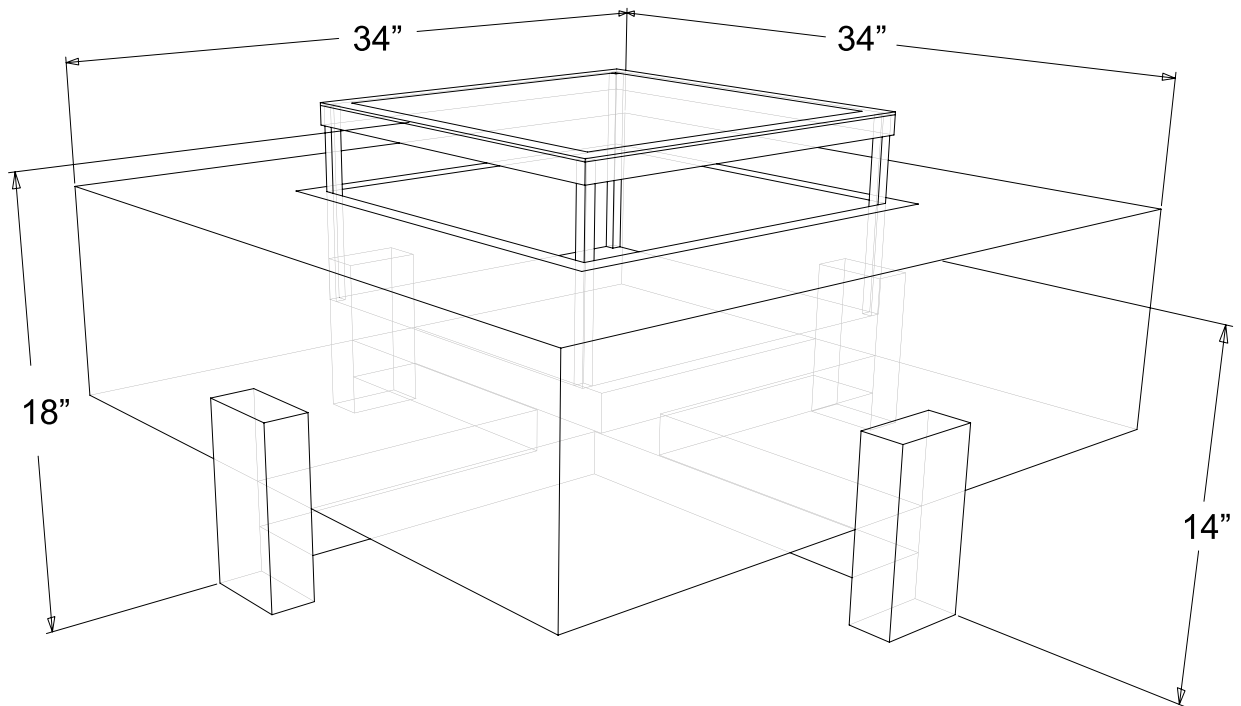

Square Patio Fire Pit

34"L X 34"W X 14"H

Weight - Steel : 85 lbs. Aluminum : 45 lbs.

Volume : 0.5 Cubic Feet

995 Governor Dr. #103
El Dorado Hills, CA 95762

866 382-8600

YARDART info@yardart.com