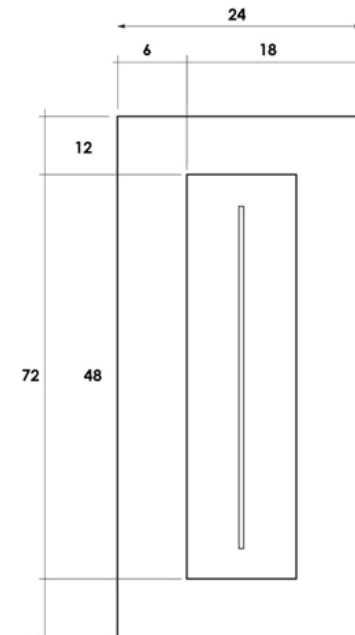

## SPECIFICATIONS

Width	24"
Length	72"
Height	16"
Surface	12" & 6"
Burner Size	37" / 65,000 BTU
Weight	400 lbs.
Fuel Source	LP or NG
Ignition	Key Valve
Materials	Glass fiber reinforced cement

# TAVOLA SERIES ASSEMBLY DIAGRAM

995 Governor Dr. #103  
El Dorado Hills, CA 95762

866 382-8600

YARDART info@yardart.com