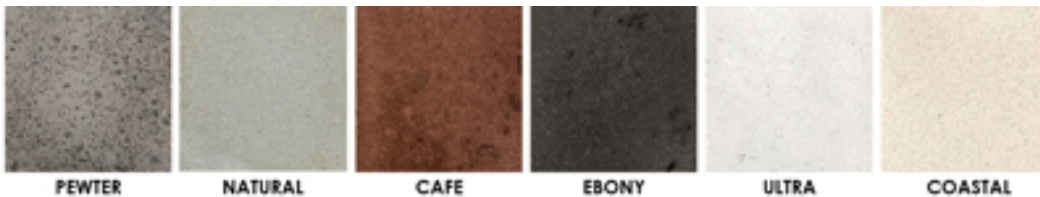

## SPECIFICATIONS

Width	24"
Length	72"
Height	16"
Surface	12" & 6"
Burner Size	37" / 65,000 BTU
Weight	400 lbs.
Fuel Source	LP or NG
Ignition	Key Valve
Materials	Glass fiber reinforced cement