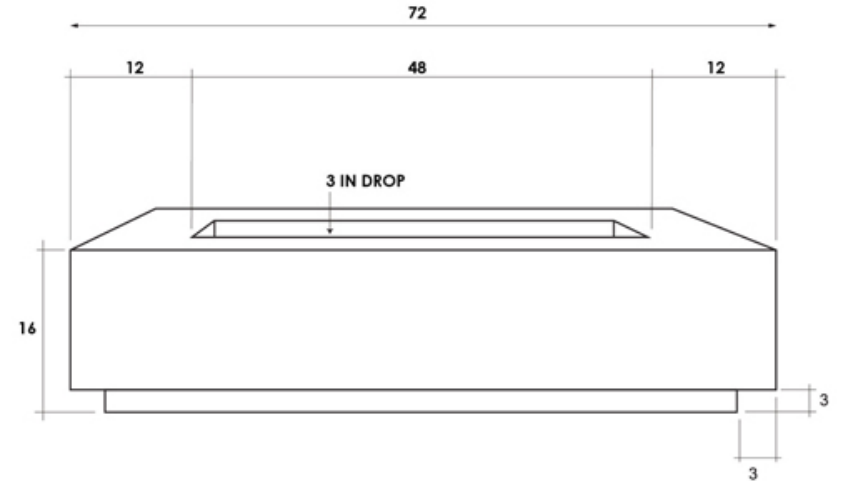

## SPECIFICATIONS

Width	24"
Length	72"
Height	16"
Surface	12" & 6"
Burner Size	37" / 65,000 BTU
Weight	400 lbs.
Fuel Source	LP or NG
Ignition	Key Valve
Materials	Glass fiber reinforced cement