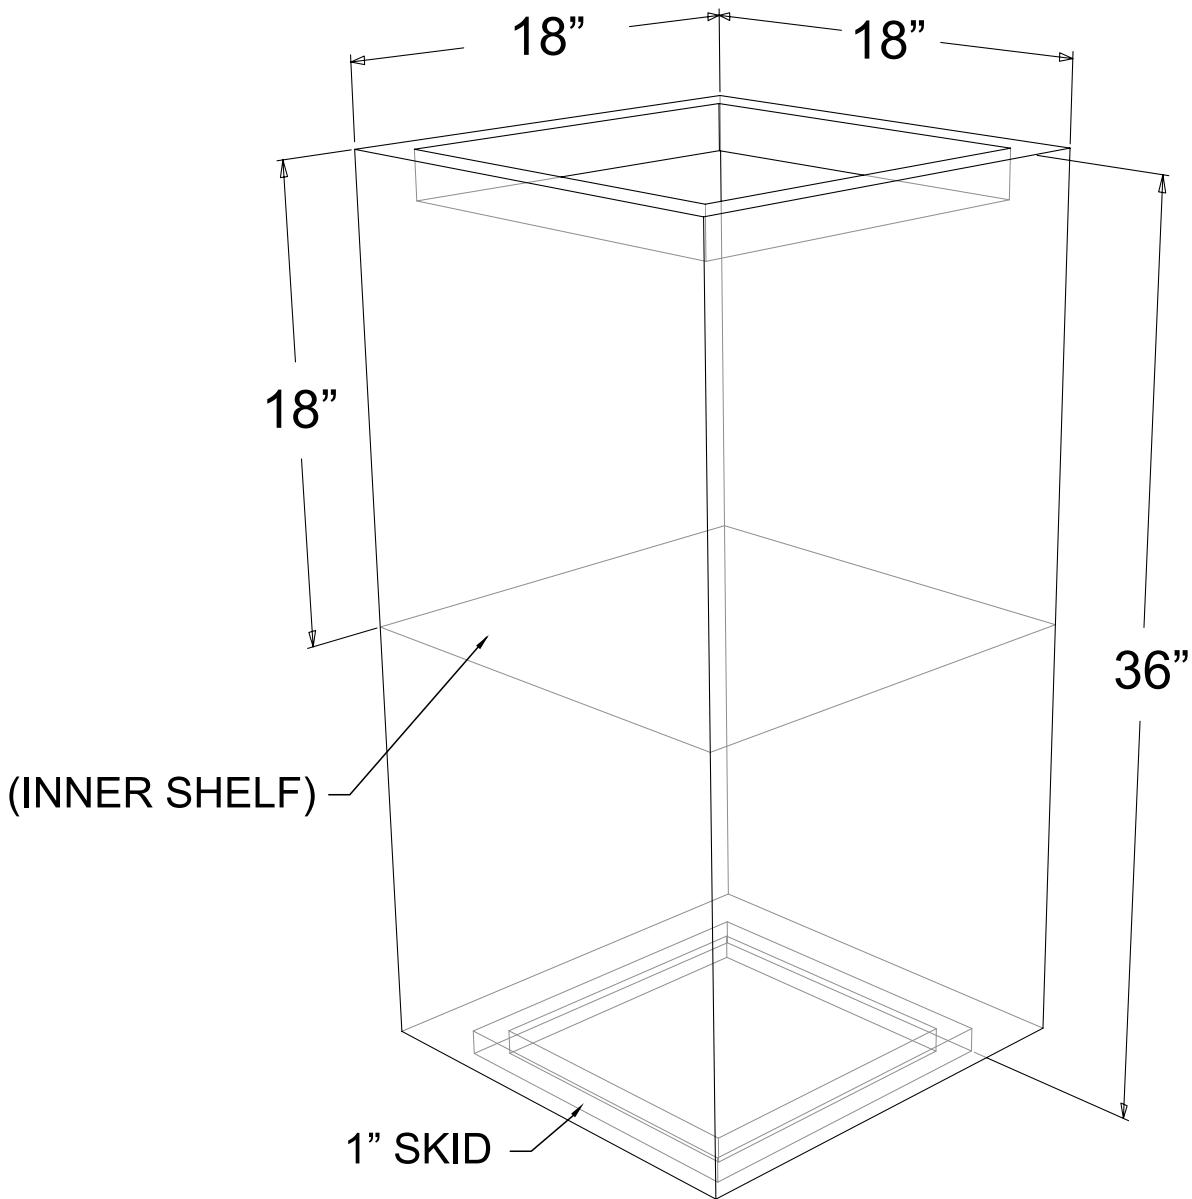

# Wide Column Planter - Small

18"L X 18"W X 24"H

Weight - Steel :54 lbs. Aluminum : 23 lbs.

Capacity : 3 cubic feet

995 Governor Dr. #103  
El Dorado Hills, CA 95762

866 382-8600

**YARDART** info@yardart.com

# Wide Column Planter - Medium

18"L X 18"W X 36"H

Weight - Steel :74 lbs. Aluminum : 31 lbs.

Capacity : 3 cubic feet

995 Governor Dr. #103  
El Dorado Hills, CA 95762

866 382-8600

**YARDART** info@yardart.com

# Wide Column Planter - Large

18"L X 18"W X 48"H

Weight - Steel : 94 lbs. Aluminum : 38 lbs.

Capacity : 3 cubic feet

995 Governor Dr. #103  
El Dorado Hills, CA 95762

866 382-8600

**YARDART** info@yardart.com