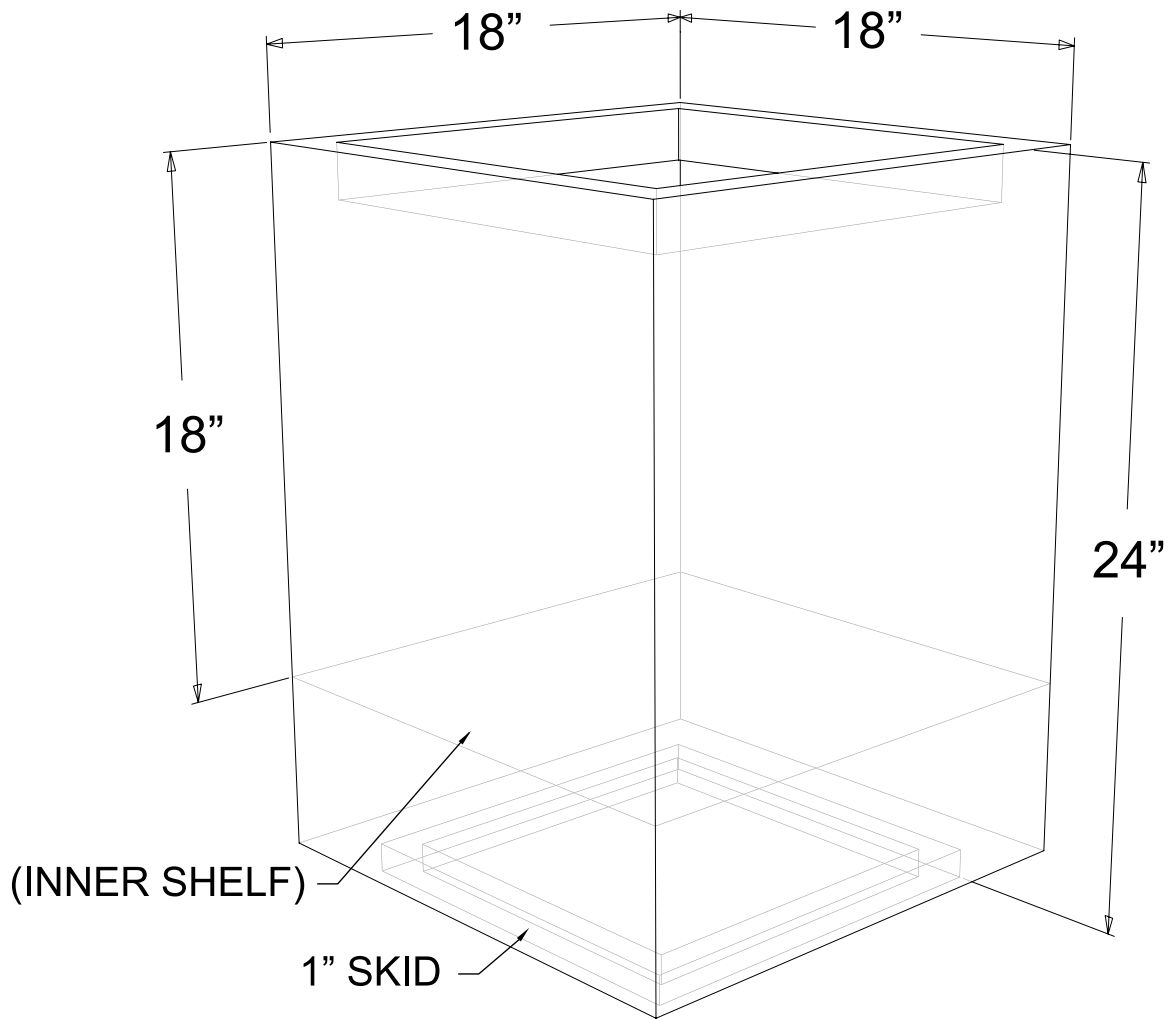

# Wide Column Planter - Small

18"L X 18"W X 24"H

Weight - Steel :54 lbs. Aluminum : 23 lbs.

Capacity : 3 cubic feet

995 Governor Dr. #103  
El Dorado Hills, CA 95762

866 382-8600

**YARDART** info@yardart.com

# Wide Column Planter - Medium

18"L X 18"W X 36"H

Weight - Steel :74 lbs. Aluminum : 31 lbs.

Capacity : 3 cubic feet

995 Governor Dr. #103  
El Dorado Hills, CA 95762

866 382-8600

**YARDART** info@yardart.com

# Wide Column Planter - Large

18"L X 18"W X 48"H

Weight - Steel : 94 lbs. Aluminum : 38 lbs.

Capacity : 3 cubic feet

995 Governor Dr. #103  
El Dorado Hills, CA 95762

866 382-8600

**YARDART** info@yardart.com