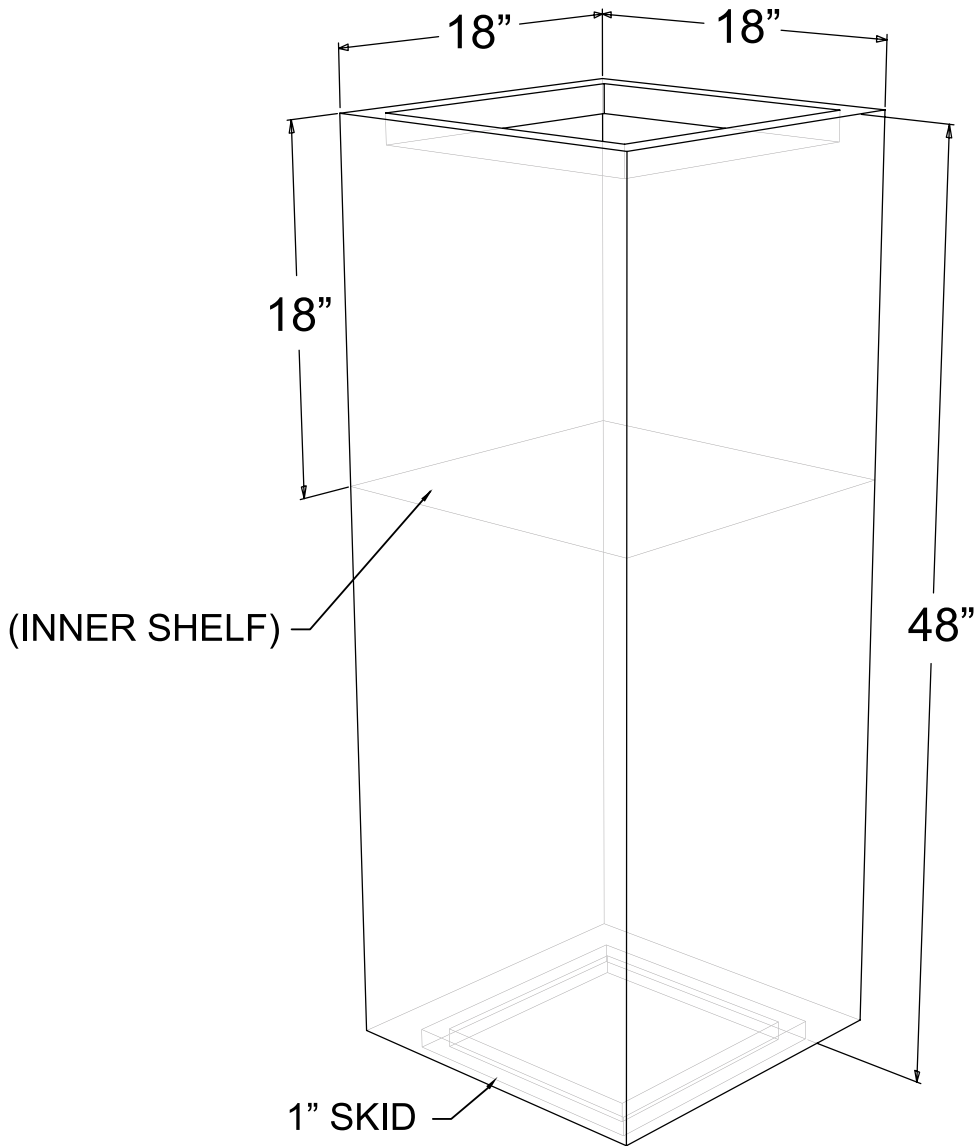

# Wide Column Planter - Small

18"L X 18"W X 24"H

Weight - Steel :54 lbs. Aluminum : 23 lbs.

Capacity : 3 cubic feet

995 Governor Dr. #103  
El Dorado Hills, CA 95762

866 382-8600

**YARDART** info@yardart.com

# Wide Column Planter - Medium

18"L X 18"W X 36"H

Weight - Steel :74 lbs. Aluminum : 31 lbs.

Capacity : 3 cubic feet

995 Governor Dr. #103  
El Dorado Hills, CA 95762

866 382-8600

**YARDART** info@yardart.com

# Wide Column Planter - Large

18"L X 18"W X 48"H

Weight - Steel : 94 lbs. Aluminum : 38 lbs.

Capacity : 3 cubic feet

995 Governor Dr. #103  
El Dorado Hills, CA 95762

866 382-8600

**YARDART** info@yardart.com