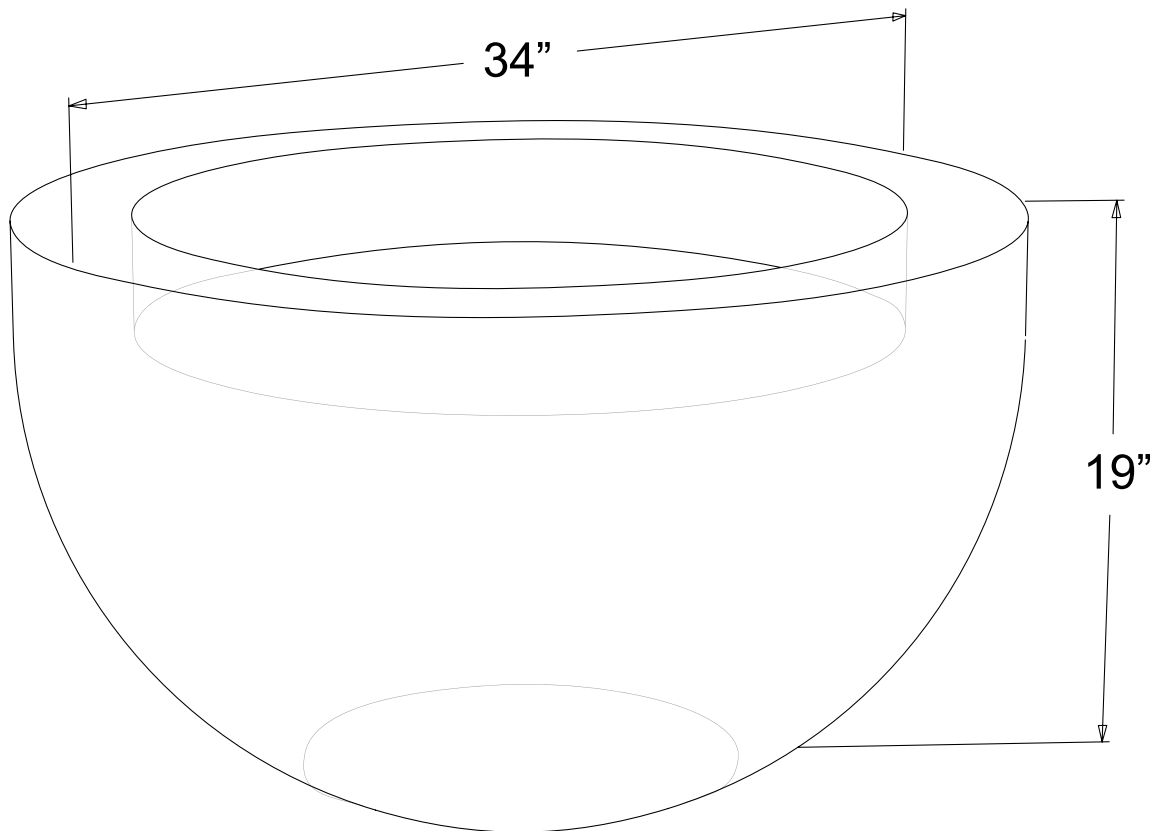

# You Planter

34" Diameter X 19"H

Weight - Steel : 60 lbs. Aluminum : 19 lbs.

Capacity : 5.75 cubic feet

995 Governor Dr. #103  
El Dorado Hills, CA 95762

866 382-8600

**YARDART** [info@yardart.com](mailto:info@yardart.com)